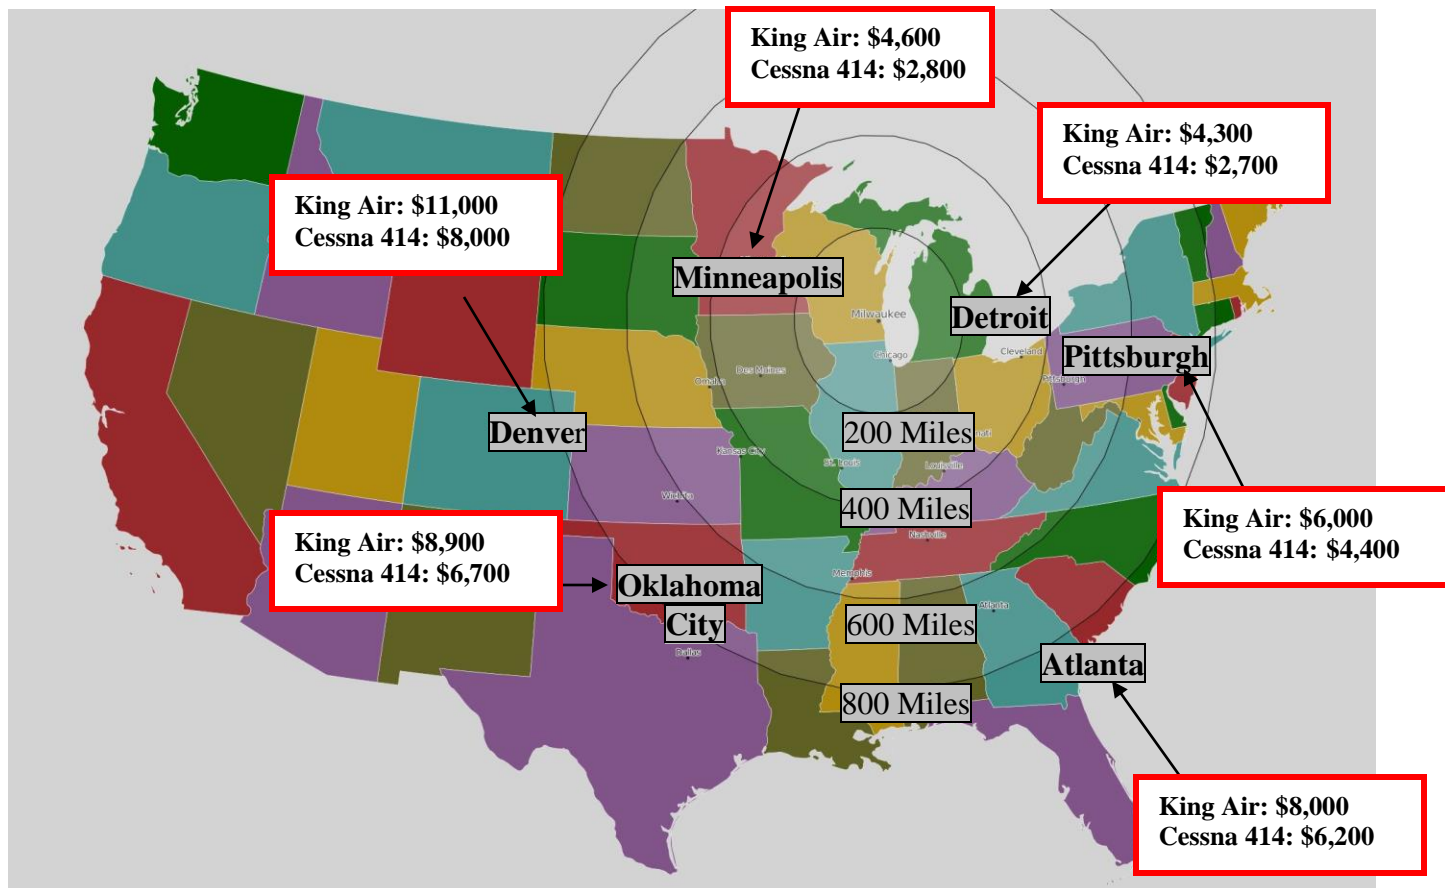

# SCA *SPRING CITY* AVIATION

**Approximate range and sample trip costs for charter arranged by Spring City Aviation\*.**

**Sample costs estimates are roundtrip, do not include taxes and are subject to change. Flights to Canada are also available.**